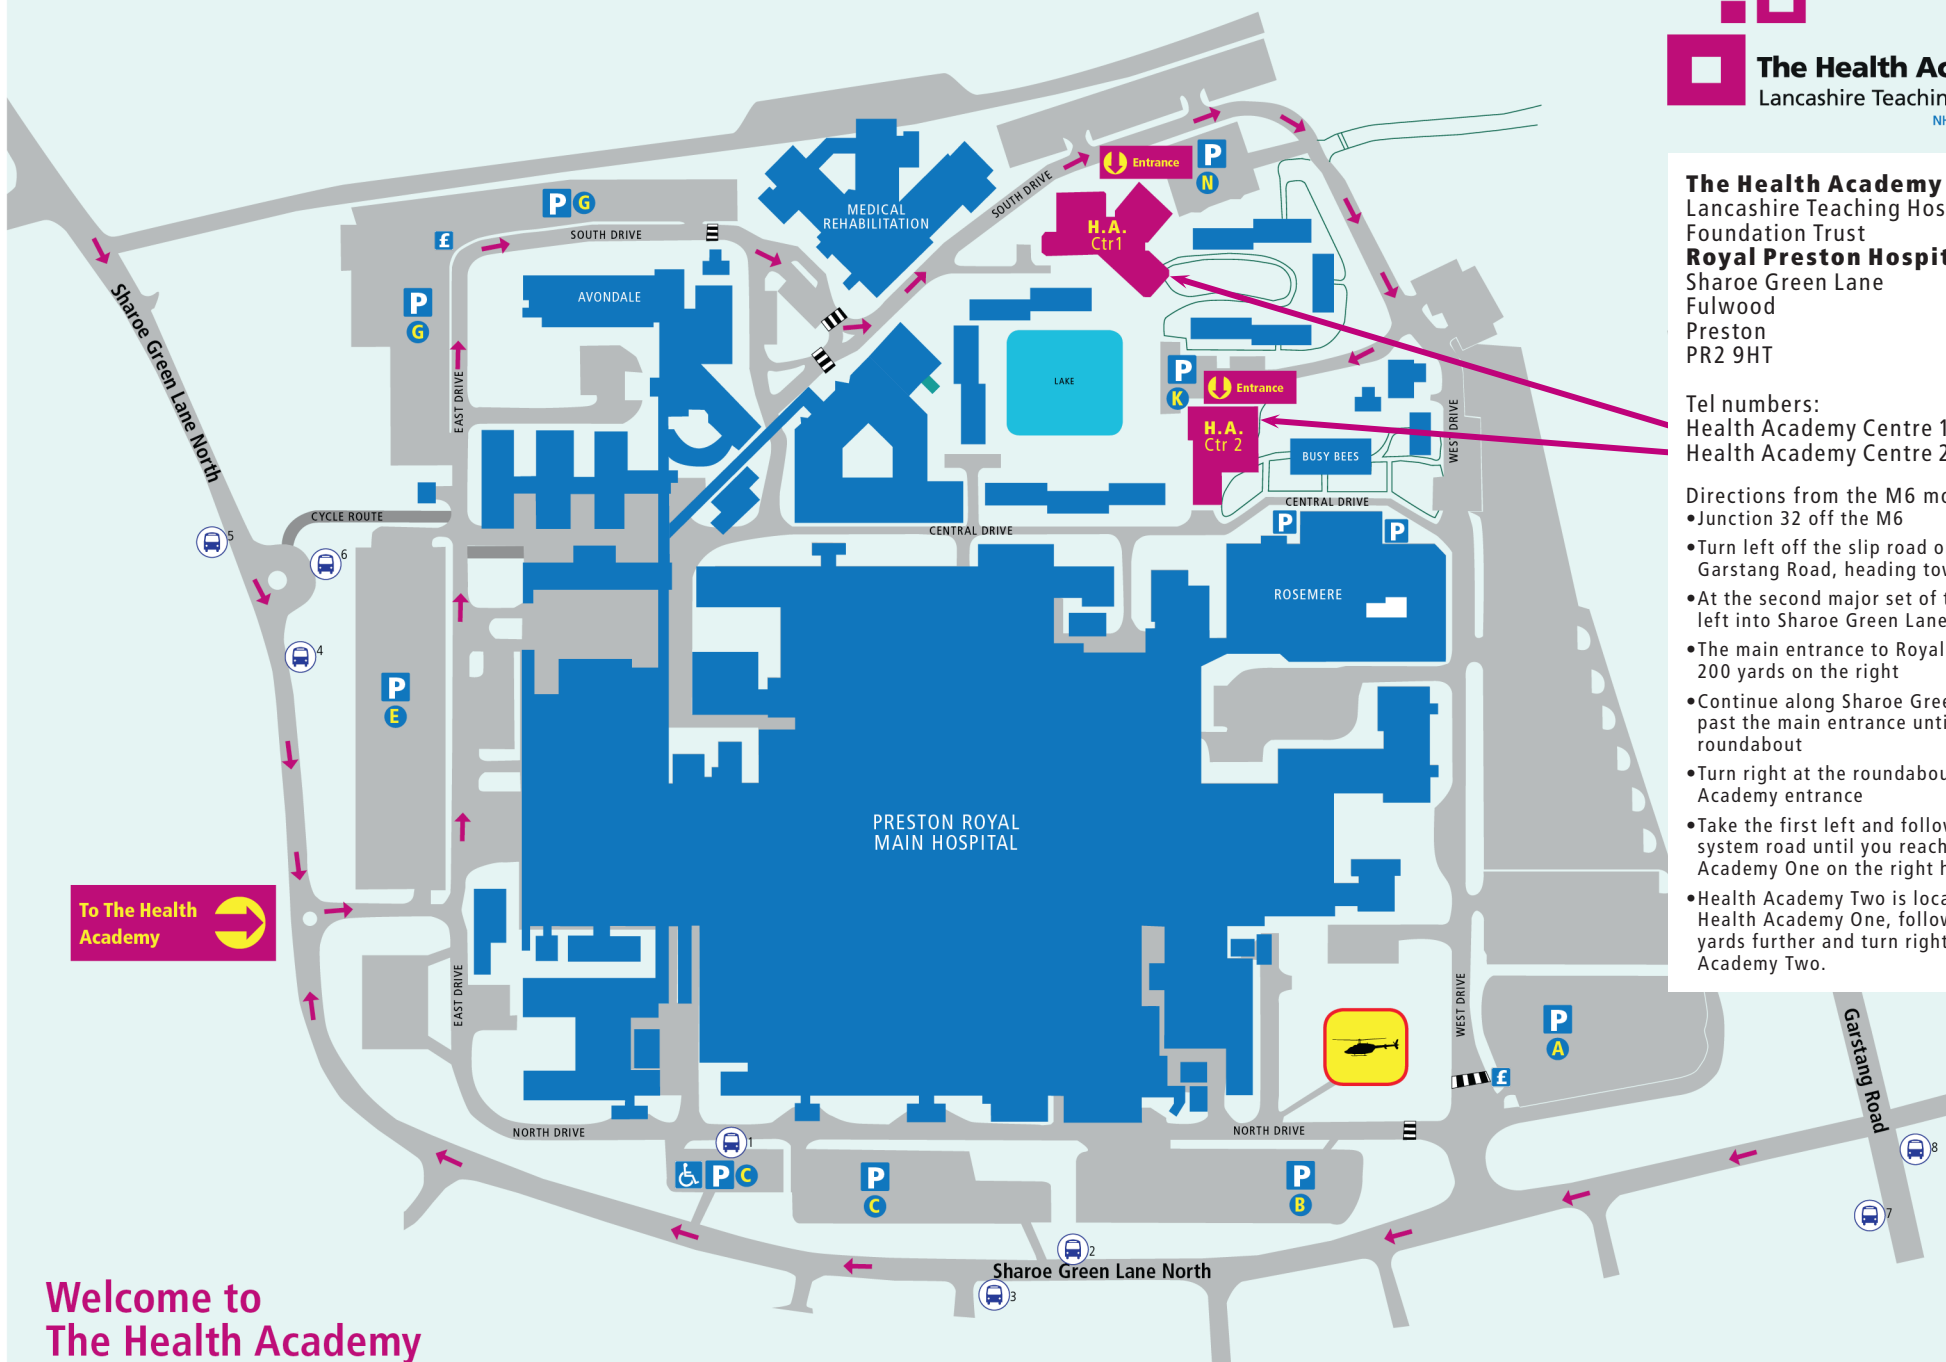

**The Health Academy Centre 1 & 2**  
Lancashire Teaching Hospitals NHS  
Foundation Trust  
**Royal Preston Hospital**  
Sharoe Green Lane  
Fulwood  
Preston  
PR2 9HT

Tel numbers:  
Health Academy Centre 1 – 01772 524919  
Health Academy Centre 2 – 01772 524851

- Directions from the M6 motorway:
- Junction 32 off the M6
  - Turn left off the slip road onto the A6 Garstang Road, heading towards Preston
  - At the second major set of traffic lights turn left into Sharoe Green Lane
  - The main entrance to Royal Preston Hospital is 200 yards on the right
  - Continue along Sharoe Green Lane 200 yards past the main entrance until you reach the roundabout
  - Turn right at the roundabout into the Health Academy entrance
  - Take the first left and follow the one way system road until you reach the Health Academy One on the right hand side.
  - Health Academy Two is located behind Health Academy One, follow the road a few yards further and turn right for Health Academy Two.